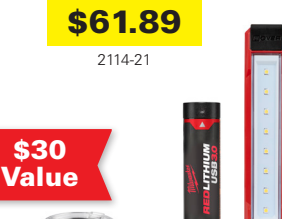

BUY A SELECT PERSONAL LIGHT

\$62.19

2115-21

\$61.89

2114-21

\$61.89

2112-21

\$30 Value