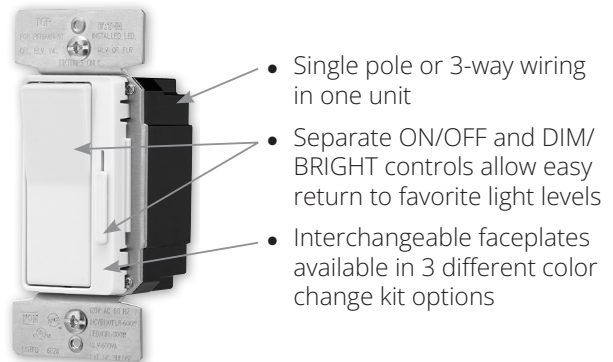

1. 4 **Enhanced dimming technology** ensures smooth, consistent, and flicker-free dimming experience