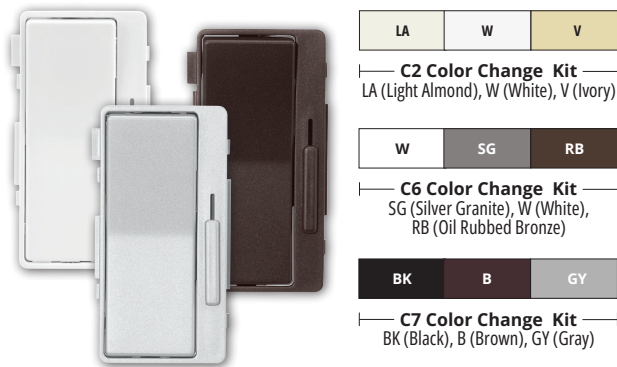

LIGHTEN your inventory with Eaton's universal dimmer color change kits!

Why choose Eaton's universal dimmers?

- 1 Distributors will love the **color change kits** options which allow for reduced stock

- 2 Choose from traditional **toggle**, sleek **slide**, or designer **decorator** styles to match any décor

We are **simplifying stocking decisions** by offering **3 color change kits** compared to stocking multiple color options from our competitors.

Decorator universal dimmer				
Preset Multi-Load	EATON Universal decorator dimmer DUL06P	Lutron Diva CL Dimmer DVCL-153P-WH	Leviton Decora Slide Dimmer DSL06-1LZ	Legrand Tru-Universal Dimmer RH703PTUTCCCV4
Load Rating	300W - LED/CFL 600W - All Other	150W - LED/CFL 600W - INC	300W - LED/CFL 600W - INC	450W-LED/CFL 700W-INC/MLV
Compatible Lamp Types	INC/HAL, LED, CFL, MLV, ELV, FLR	INC/HAL LED CFL	INC LED CFL HAL	INC, LED, CFL
Available Colors*	C2 - White, Light Almond, Ivory C6 - Silver Granite, White, Oil Rubbed Bronze, C7 - Brown, Black, Gray	Gloss finishes- Almond, Black, Brown, Gray, Light Almond, Ivory, White; Gloss and Satin finishes	Light Almond, Ivory, White Additional color change kits available in Black, Brown, Red and Gray	Light Almond, Ivory, White Additional color change kits available in Black, Brown, Red and Gray

Slide universal dimmer				
Preset Multi-Load	EATON Universal slide dimmer SUL06P	Lutron Skylark CL SCL-153P	Leviton Universal Decora Dimmable Sureslide SCL-153P	Legrand LS TradeMaster LSCL453P
Load Rating	300W - LED/CFL 600W - All Other	150W - LED/CFL 600W - INC	150W - LED/CFL 600W - INC	450W-LED/CFL 700W-INC/MLV
Compatible Lamp Types	INC/HAL, LED, CFL, MLV, ELV, FLR	INC/HAL LED CFL	INC/HAL LED CFL	INC, LED, CFL
Available Colors*	C2 - White, Light Almond, Ivory C7 - Brown, Black, Gray	Almond, Black, Brown, Gray, Light Almond, Ivory, White	Black, Brown, Light Almond, Ivory, White	Black, Brown, Ivory, White, Light Almond (Color Change kits sold separately)