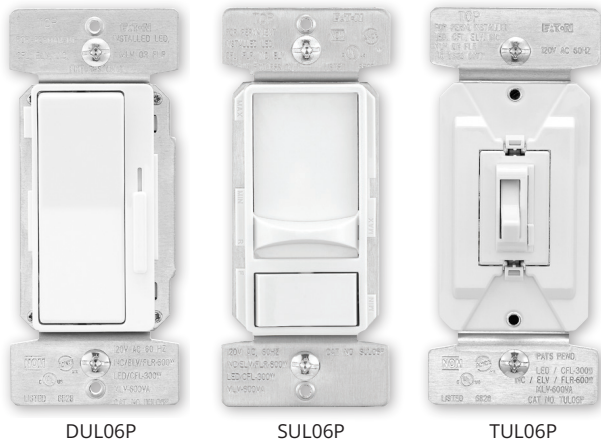

LIGHTEN your inventory with Eaton's universal dimmer color change kits!

Why choose Eaton's universal dimmers?

- 1 Distributors will love the **color change kits** options which allow for reduced stock

- 2 Choose from traditional **toggle**, sleek **slide**, or designer **decorator** styles to match any décor

We are **simplifying stocking decisions** by offering **3 color change kits** compared to stocking multiple color options from our competitors.

Decorator universal dimmer				
Preset Multi-Load	EATON Universal decorator dimmer DUL06P	Lutron Diva CL Dimmer DVCL-153P-WH	Leviton Decora Slide Dimmer DSL06-1LZ	Legrand Tru-Universal Dimmer RH703PTUTCCCV4
Load Rating	300W - LED/CFL 600W - All Other	150W - LED/CFL 600W - INC	300W - LED/CFL 600W - INC	450W-LED/CFL 700W-INC/MLV
Compatible Lamp Types	INC/HAL, LED, CFL, MLV, ELV, FLR	INC/HAL LED CFL	INC LED CFL HAL	INC, LED, CFL
Available Colors*	C2 - White, Light Almond, Ivory C6 - Silver Granite, White, Oil Rubbed Bronze, C7 - Brown, Black, Gray	Gloss finishes- Almond, Black, Brown, Gray, Light Almond, Ivory, White; Gloss and Satin finishes	Light Almond, Ivory, White Additional color change kits available in Black, Brown, Red and Gray	Light Almond, Ivory, White Additional color change kits available in Black, Brown, Red and Gray

Slide universal dimmer				
Preset Multi-Load	EATON Universal slide dimmer SUL06P	Lutron Skylark CL SCL-153P	Leviton Universal Decora Dimmable Sureslide SCL-153P	Legrand LS TradeMaster LSCL453P
Load Rating	300W - LED/CFL 600W - All Other	150W - LED/CFL 600W - INC	150W - LED/CFL 600W - INC	450W-LED/CFL 700W-INC/MLV
Compatible Lamp Types	INC/HAL, LED, CFL, MLV, ELV, FLR	INC/HAL LED CFL	INC/HAL LED CFL	INC, LED, CFL
Available Colors*	C2 - White, Light Almond, Ivory C7 - Brown, Black, Gray	Almond, Black, Brown, Gray, Light Almond, Ivory, White	Black, Brown, Light Almond, Ivory, White	Black, Brown, Ivory, White, Light Almond (Color Change kits sold separately)